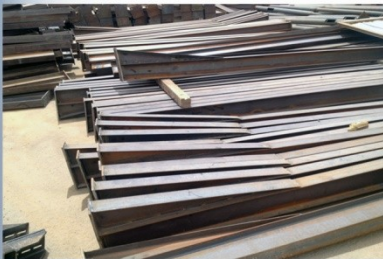

HOLE PUNCHING, ANGLE CUTTING SHEET BENDING, PLASMA CUTTING