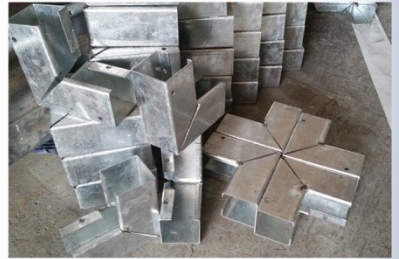

HOLE PUNCHING, ANGLE CUTTING SHEET BENDING, PLASMA CUTTING